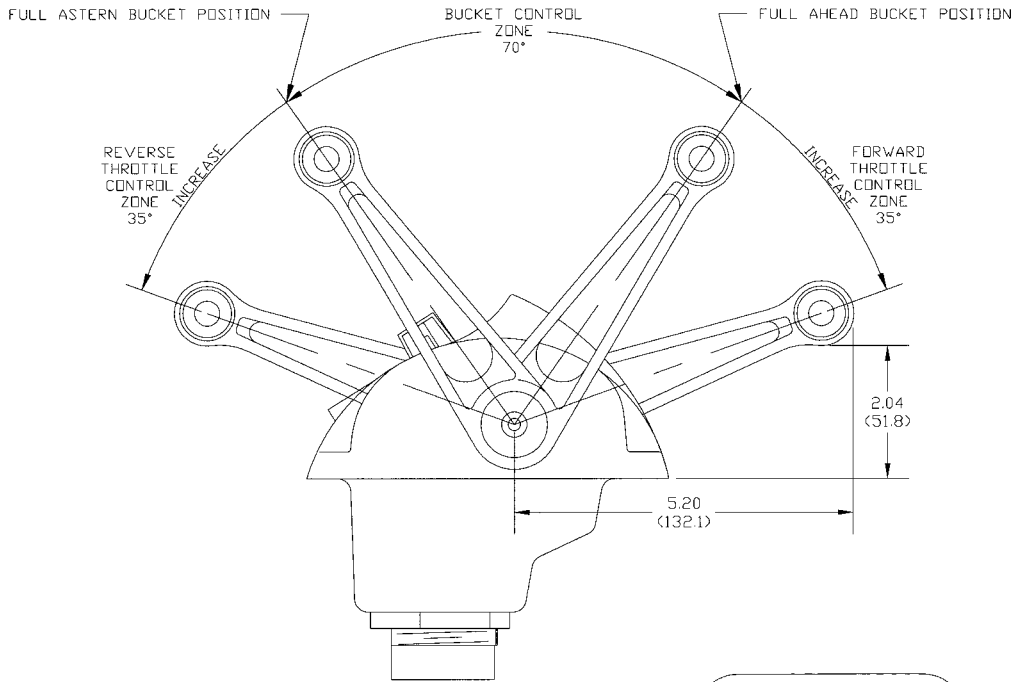

WJ200 SCHEMATICS

Twin Disc, Incorporated
Racine, Wisconsin 53403 USA
Phone +1-262-638-4000
Fax +1-262-638-4482
www.twindisc.com

Twin Disc, Incorporated reminds users of these products that their safe operation depends on use in compliance with engineering information provided in our catalog. Users are also reminded that safe operation depends on proper installation, operation and routine maintenance and inspection under prevailing conditions. It is the responsibility of users (and not Twin Disc, Incorporated) to provide and install guards or safety devices which may be required by recognized safety standards or by the Occupational Safety and Health Act of 1970 and its subsequent provisions.

United States of America • Australia • Belgium • France • Italy • Singapore • Switzerland

TD-Bulletin-WJ200
© 2008, Twin Disc, Incorporated
Printed in the USA - 10/2008