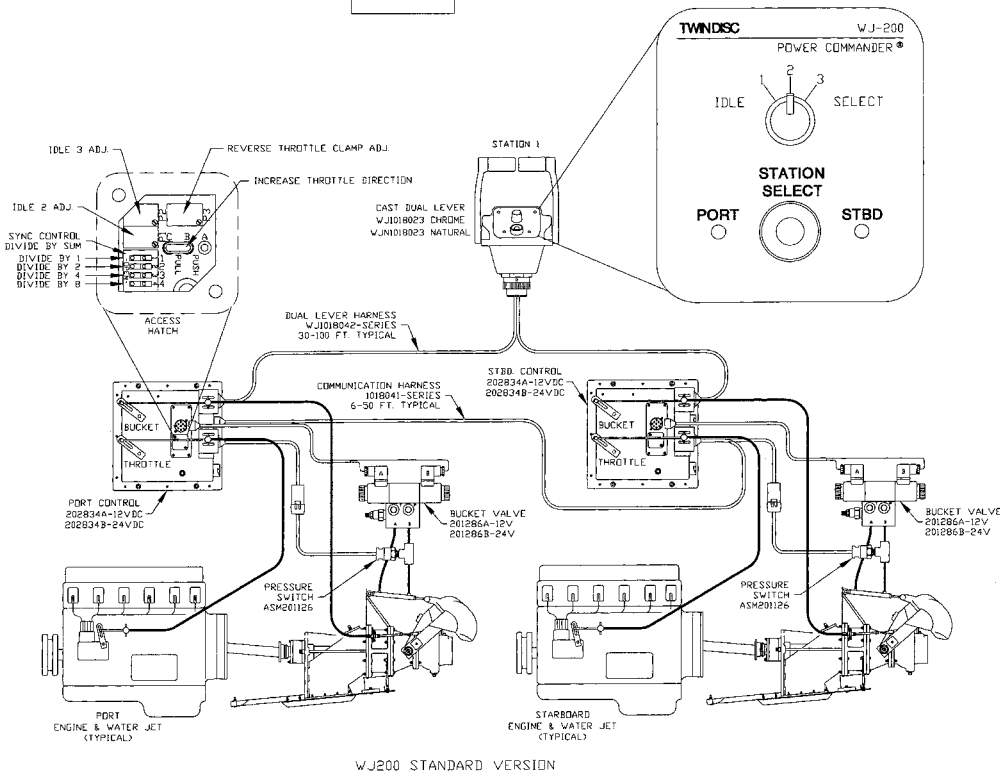

WJ200 SCHEMATICS

Twin Disc, Incorporated
Racine, Wisconsin 53403 USA
Phone +1-262-638-4000
Fax +1-262-638-4482
www.twindisc.com

Twin Disc, Incorporated reminds users of these products that their safe operation depends on use in compliance with engineering information provided in our catalog. Users are also reminded that safe operation depends on proper installation, operation and routine maintenance and inspection under prevailing conditions. It is the responsibility of users (and not Twin Disc, Incorporated) to provide and install guards or safety devices which may be required by recognized safety standards or by the Occupational Safety and Health Act of 1970 and its subsequent provisions.

United States of America • Australia • Belgium • France • Italy • Singapore • Switzerland

TD-Bulletin-WJ200
© 2008, Twin Disc, Incorporated
Printed in the USA - 10/2008